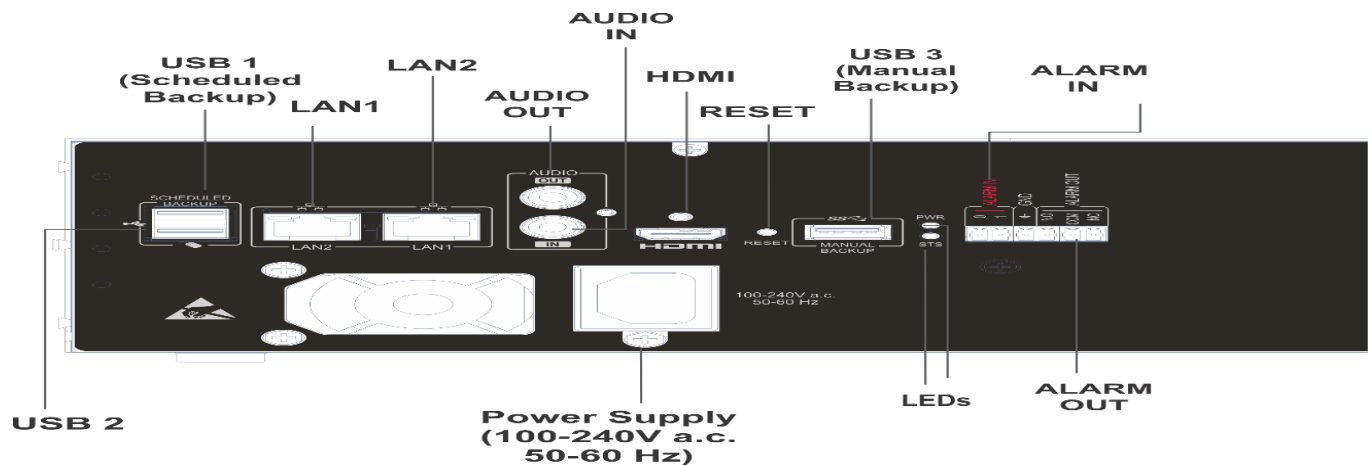

SATATYA NVR6404X

64Channel NVR with 4SATA Port

OS	Embedded Linux
Control Mode	Mouse, Web Client and Mobile Client
CAMERA SUPPORT	
Third Party Camera Support	Cameras with ONVIF 2.0 and above
ENVIRONMENT CONDITIONS	
Operating Temperature	0°C to +50°C (32°F to 122°F)
Humidity Range	5% to 95% RH Non-Condensing
ELECTRICAL AND MECHANICAL	
Power Input	SMPS (100-240-volt AC)
Dimension(W×H×D)	442 (without clamp) × 105.75 × 240.45
Weight (Kg)	3.88kg

DIMENSIONS