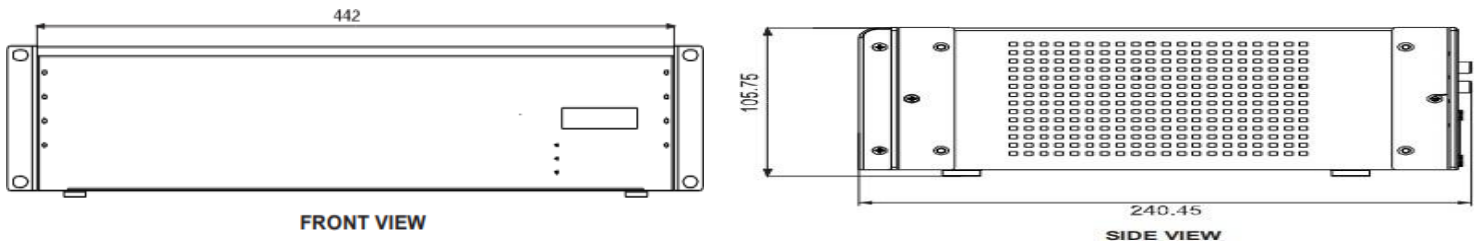

SATATYA NVR6404X

64Channel NVR with 4SATA Port

OS	Embedded Linux
Control Mode	Mouse, Web Client and Mobile Client
CAMERA SUPPORT	
Third Party Camera Support	Cameras with ONVIF 2.0 and above
ENVIRONMENT CONDITIONS	
Operating Temperature	0°C to +50°C (32°F to 122°F)
Humidity Range	5% to 95% RH Non-Condensing
ELECTRICAL AND MECHANICAL	
Power Input	SMPS (100-240-volt AC)
Dimension(W×H×D)	442 (without clamp) × 105.75 × 240.45
Weight (Kg)	3.88kg

DIMENSIONS

SATATYA NVR6404X

64Channel NVR with 4SATA Port

ABOUT MATRIX

Established in 1991, Matrix is a leader in security and telecom solutions for modern businesses and enterprises. Matrix, an innovative, technology driven and customer focused organization, is committed to keep pace with the revolutions in security and telecom industries. With more than 40% of its human resources dedicated to the development of new products, Matrix has launched cutting-edge products such as Unified Communications, IP-PBX, Universal Gateways, Convergence, VOIP Gateways, GSM Gateways, IP Video Surveillance, Access Control and Time-Attendance. These solutions are feature-rich, reliable and conform to the international standards. Having global footprints in Europe, North America, South America, Africa and Asia through an extensive network of more than 1000 system integrators, Matrix ensures that the products serve the needs of its customers faster and longer. Matrix has gained trust and admiration of customers representing the entire spectrum of industries. Matrix has won many national and international awards for its innovative products.